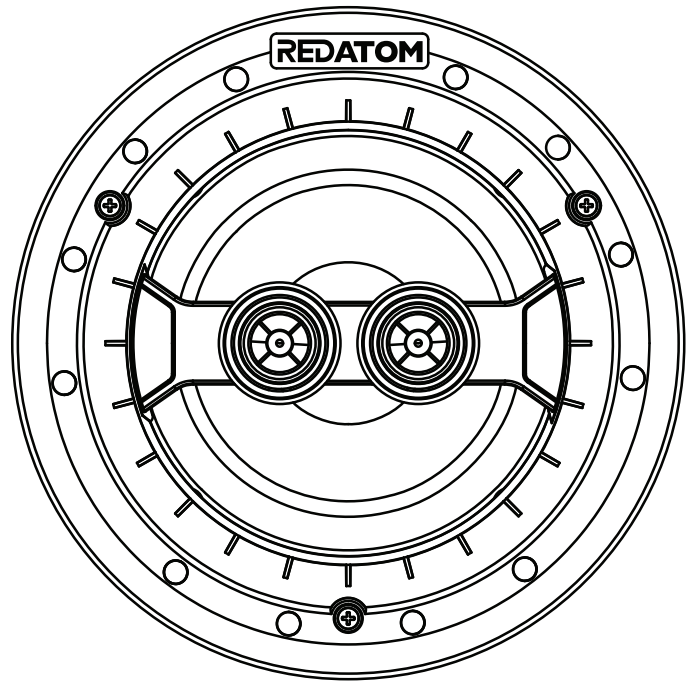

REDIC6DT

6.5" Round Stereo In-Ceiling Speaker

- Bezel-less Grille
- 6.5" (16.5cm) Polypropylene Cone with Butyl Rubber Surround
- Dual 0.75" (1.9cm) PEI Tweeter
- Dual 6dB 1st Order Crossover
- Power Range: 5–100 Watts
- Freq. Response: 40Hz–20kHz
- Sensitivity: 90 dB @ 1w/1m
- Impedance: 8 ohms
- Magnet Structure: 19.5 oz. Ferrite
- Overall Dimensions: 9.13" dia. (23.2cm)
- Mounting Depth: 3.69" (9.37cm)
- Cutout Dimensions: 8.375" dia. (21.3cm)

Individual Carton: 1 each

Master Carton: 4 each

Master Dimensions (HxWxD): 21.85" x 11.22" x 13.39" (55.50cm x 28.50cm x 34.01cm)

Master Weight: 22.6 lbs. (10.25 kg)

Rough-In Kit: RED6KIT (Optional / Sold as a Pair)